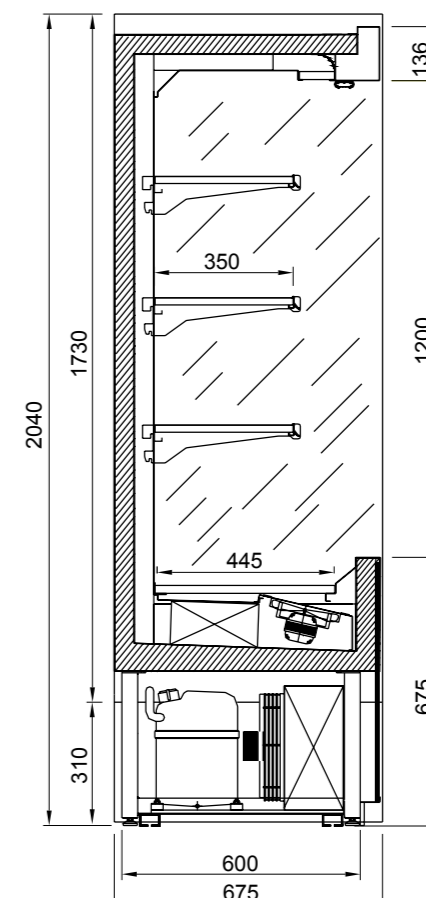

MOTORE INTERNO
INTERNAL MOTOR
MOTEUR INTERNE
EINGEBAUTER MOTOR