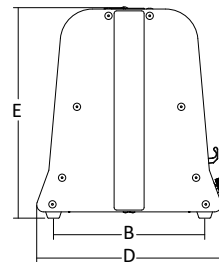

Opzionale:

- Rastrelliera supporto tablet e smartphone in materiale plastico trasparente estraibile, contiene 14 tablet per mod. SH

VISTA UVC 24W SH

- Made from stainless steel, aluminium and plexiglass.
- Front black plexiglass door
- Anodized aluminium body
- Model S: 1 plastic removable transparent shelf
- Model SH: 1 or 2 plastic removable transparent shelves
- Easily holds glasses, cutlery and accessories with no need to turn them for perfect bacteria and virus sterilization
- Mercury vapour lamp UV with wire screen protection.
- A safety microswitch switches the lamps on when the door is opened and switches them off when it is closed.

Optional:

- Plastic removable transparent holder for tablets and smartphone, capacity tablets 14 for mod. SH

VISTA UVC 24W SH

Rastrelliera supporto tablet e smartphone opzionale
Optional tablets and smartphone holder

	watt	ph	watt	min.	mm	mm	mm	mm	mm	mm	mm	kg	mm	kg
Vista UVC 16W S	2x8	1ph	70 - 03.A	0 ÷ 120	473x240	-	425	290	495	355	320	10.3	620x430x350	14.3
Vista UVC 24W SH	3x8	1ph	100 - 05.A	0 ÷ 120	473x240	473x250	425	290	495	355	405	12	620x430x450	16