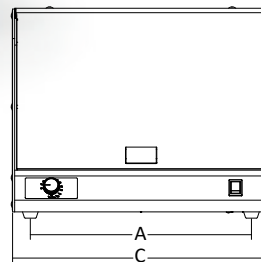

Opzionale:

- Rastrelliera supporto tablet e smartphone in materiale plastico trasparente estraibile, contiene 14 tablet per mod. SH

VISTA UVC 24W SH

- Made from stainless steel, aluminium and plexiglass.
- Front black plexiglass door
- Anodized aluminium body
- Model S: 1 plastic removable transparent shelf
- Model SH: 1 or 2 plastic removable transparent shelves
- Easily holds glasses, cutlery and accessories with no need to turn them for perfect bacteria and virus sterilization
- Mercury vapour lamp UV with wire screen protection.
- A safety microswitch switches the lamps on when the door is opened and switches them off when it is closed.

Optional:

- Plastic removable transparent holder for tablets and smartphone, capacity tablets 14 for mod. SH

VISTA UVC 24W SH

Rastrelliera supporto tablet e smartphone opzionale
Optional tablets and smartphone holder

	watt	ph	watt	min.	mm	mm	mm	mm	mm	mm	mm	kg	mm	kg
Vista UVC 16W S	2x8	1ph	70 - 03.A	0 ÷ 120	473x240	-	425	290	495	355	320	10.3	620x430x350	14.3
Vista UVC 24W SH	3x8	1ph	100 - 05.A	0 ÷ 120	473x240	473x250	425	290	495	355	405	12	620x430x450	16