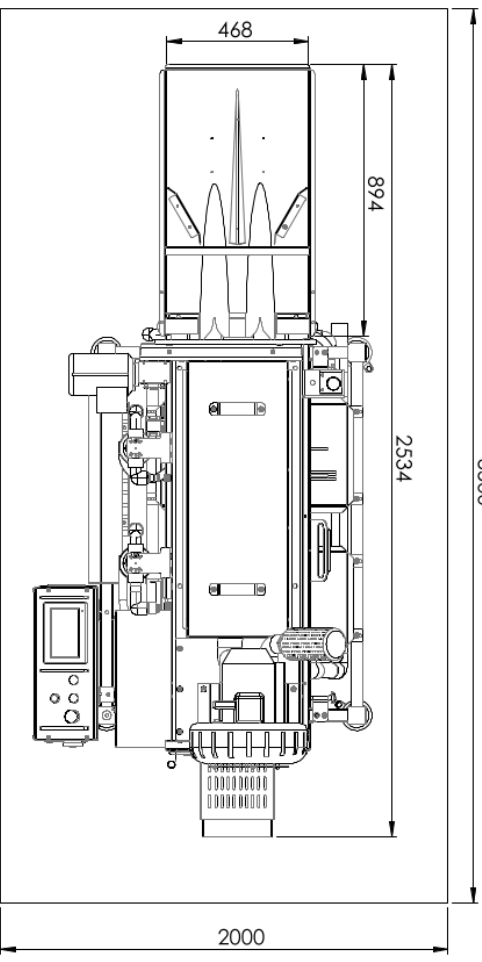

MT-1 tunnel egg washer

Description

Capacity: 3200 eggs/hour

Replaces: 8 people

Power supply: 30 kW 400 V 3/N/PE 50/60 Hz
30 kW 230 V 3/N/PE 50/60 Hz

Dimensions: 2534x1109x1643 mm

Minimal workspace: 3500x2000 mm

MT-1 tunnel egg washer

Typical workplaces:	egg breaking facilities, bakeries, confectioneries, pasta making companies
Capacity:	3200 eggs/hour
Power supply:	30 kW 400 V 3/N/PE 50/60 Hz 30 kW 230 V 3/N/PE 50/60 Hz
Water connection:	water from client's installation
Compressed air connection:	N/A
Minimal workspace:	2000 x 3500 mm
Dimensions:	2534 x 1109 x 1643 mm
Operated by:	1 person
Minimal wall clearance:	the rear side - 600 mm
Additional Information	Drainage access required
A	control panel
B1/B2/B3	connection: electrical/water/air
C	eggs input
D	eggs outlet
E	egg yolks outlet
F	egg yolks outlet
G	egg white outlet