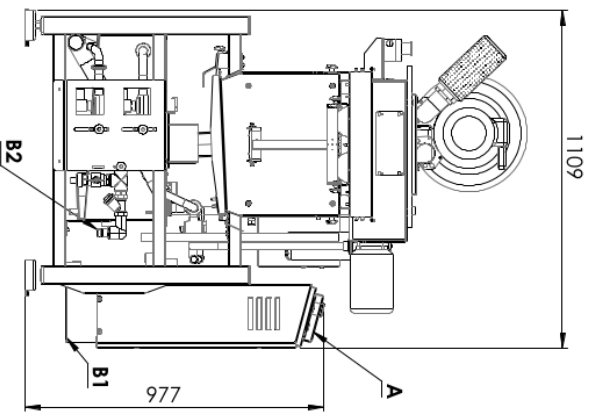

MT-1 tunnel egg washer

Description

Capacity: 3200 eggs/hour

Replaces: 8 people

Power supply: 30 kW 400 V 3/N/PE 50/60 Hz
30 kW 230 V 3/N/PE 50/60 Hz

Dimensions: 2534x1109x1643 mm

Minimal workspace: 3500x2000 mm

Compressed air: n/a

Weight: 420 kg

Water: water from client's installation

Operated by: 1 person

Drain: required

Compatibility: VEL-30, UVC-1, RZ-1, UDTJ-150

The MT-1 washes the eggs in a 3D fashion thanks to the use of specially designed rotating brushes which clean all of the eggs' surfaces. This allows for an exceptional level of cleanliness. First, the eggs are fed into the machine with the use of an integrated gravity feeder tray. There, thanks to the use of specially profiled rollers, the eggs are rotated along their axis, while specially designed brushes wash the eggs at every angle, which results in a 3D washing effect. After washing, the eggs are transported into a drying section, where they are dried by a stream of warm air. The washer operates in a closed water circuit, which allows for its optimal use and reduces costs. The machine is made out of stainless steel EN 1.4301 (AISI 304).

MT-1 tunnel egg washer

Typical workplaces:	egg breaking facilities, bakeries, confectioneries, pasta making companies
Capacity:	3200 eggs/hour
Power supply:	30 kW 400 V 3/N/PE 50/60 Hz 30 kW 230 V 3/N/PE 50/60 Hz
Water connection:	water from client's installation
Compressed air connection:	N/A
Minimal workspace:	2000 x 3500 mm
Dimensions:	2534 x 1109 x 1643 mm
Operated by:	1 person
Minimal wall clearance:	the rear side - 600 mm
Additional Information	Drainage access required
A	control panel
B1/B2/B3	connection: electrical/water/air
C	eggs input
D	eggs outlet
E	egg yolks outlet
F	egg yolks outlet
G	egg white outlet