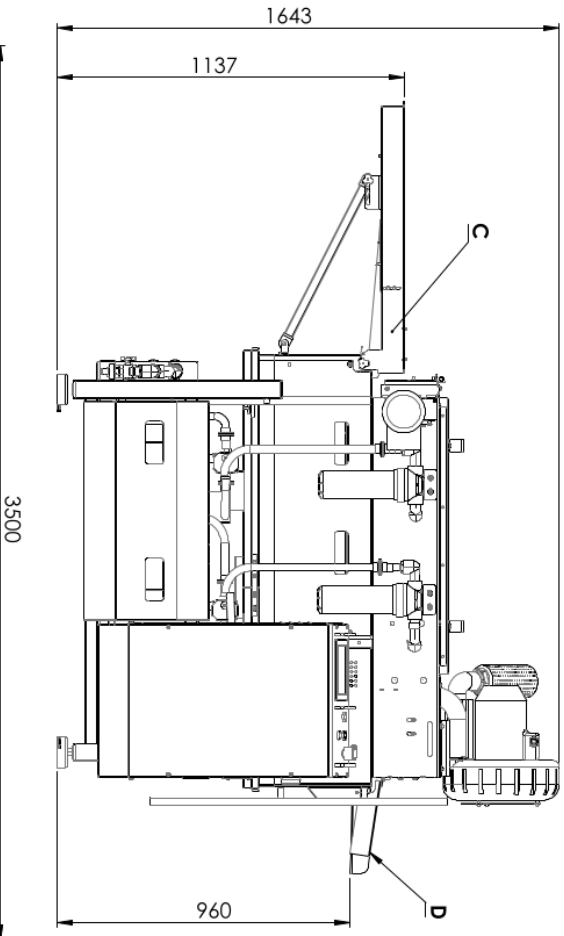

MT-1 tunnel egg washer

Description

Capacity: 3200 eggs/hour

Replaces: 8 people

Power supply: 30 kW 400 V 3/N/PE 50/60 Hz
30 kW 230 V 3/N/PE 50/60 Hz

Dimensions: 2534x1109x1643 mm

Minimal workspace: 3500x2000 mm

Compressed air: n/a

Weight: 420 kg

Water: water from client's installation

Operated by: 1 person

Drain: required

Compatibility: VEL-30, UVC-1, RZ-1, UDTJ-150

The MT-1 washes the eggs in a 3D fashion thanks to the use of specially designed rotating brushes which clean all of the eggs' surfaces. This allows for an exceptional level of cleanliness. First, the eggs are fed into the machine with the use of an integrated gravity feeder tray. There, thanks to the use of specially profiled rollers, the eggs are rotated along their axis, while specially designed brushes wash the eggs at every angle, which results in a 3D washing effect. After washing, the eggs are transported into a drying section, where they are dried by a stream of warm air. The washer operates in a closed water circuit, which allows for its optimal use and reduces costs. The machine is made out of stainless steel EN 1.4301 (AISI 304).

MT-1 tunnel egg washer

Typical workplaces:	egg breaking facilities, bakeries, confectioneries, pasta making companies
Capacity:	3200 eggs/hour
Power supply:	30 kW 400 V 3/N/PE 50/60 Hz 30 kW 230 V 3/N/PE 50/60 Hz
Water connection:	water from client's installation
Compressed air connection:	N/A
Minimal workspace:	2000 x 3500 mm
Dimensions:	2534 x 1109 x 1643 mm
Operated by:	1 person
Minimal wall clearance:	the rear side - 600 mm
Additional Information	Drainage access required
A	control panel
B1/B2/B3	connection: electrical/water/air
C	eggs input
D	eggs outlet
E	egg yolks outlet
F	egg yolks outlet
G	egg white outlet