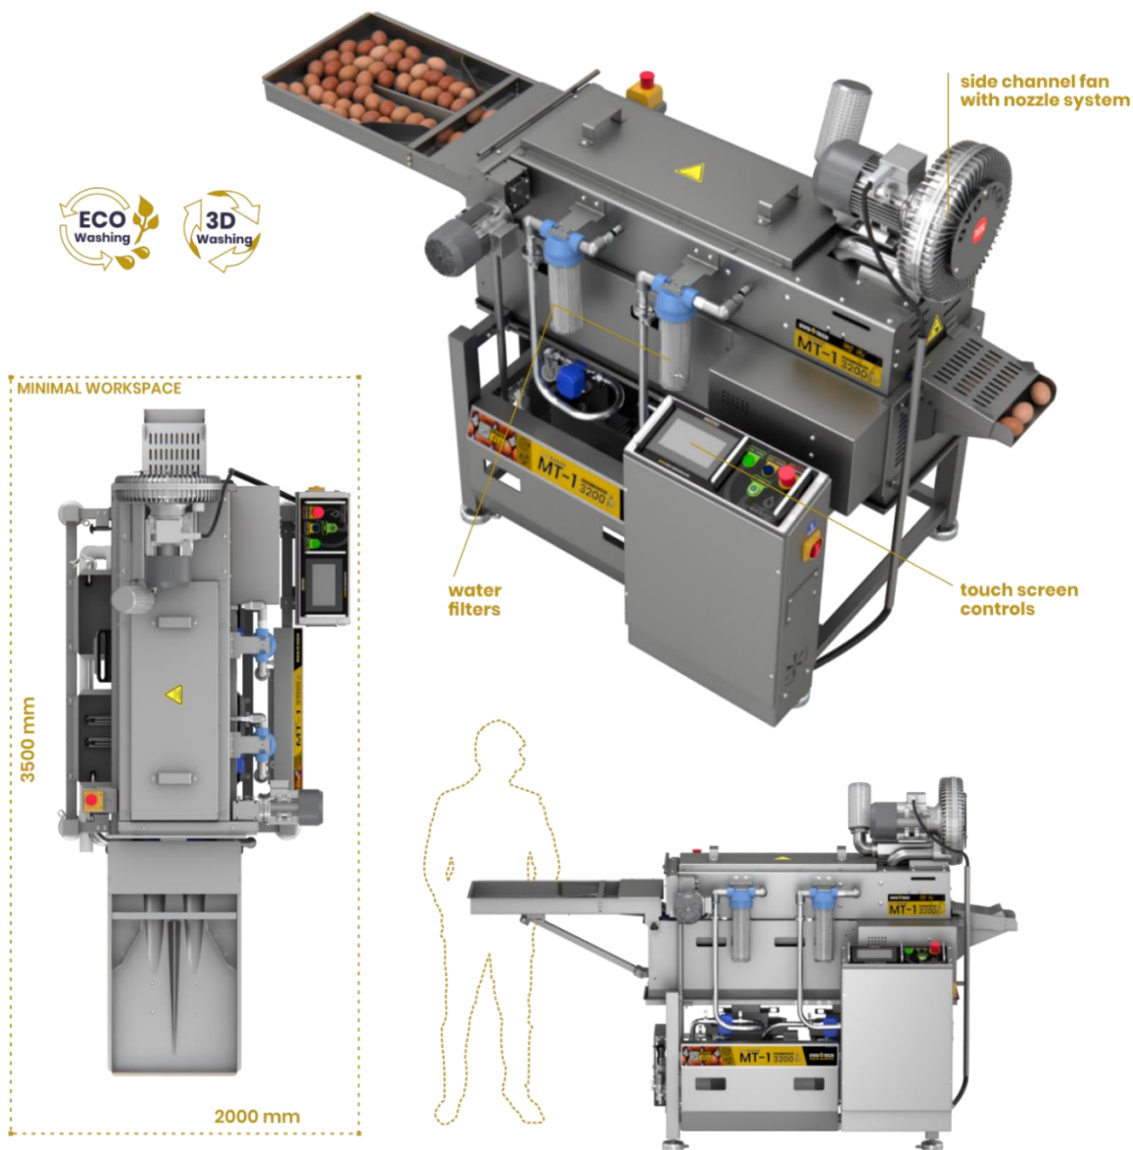

MT-1 tunnel egg washer

Description

Capacity: 3200 eggs/hour

Replaces: 8 people

Power supply: 30 kW 400 V 3/N/PE 50/60 Hz
30 kW 230 V 3/N/PE 50/60 Hz

Dimensions: 2534x1109x1643 mm

Minimal workspace: 3500x2000 mm

Compressed air: n/a

Weight: 420 kg

Water: water from client's installation

Operated by: 1 person

Drain: required

Compatibility: VEL-30, UVC-1, RZ-1, UDTJ-150

The MT-1 washes the eggs in a 3D fashion thanks to the use of specially designed rotating brushes which clean all of the eggs' surfaces. This allows for an exceptional level of cleanliness. First, the eggs are fed into the machine with the use of an integrated gravity feeder tray. There, thanks to the use of specially profiled rollers, the eggs are rotated along their axis, while specially designed brushes wash the eggs at every angle, which results in a 3D washing effect. After washing, the eggs are transported into a drying section, where they are dried by a stream of warm air. The washer operates in a closed water circuit, which allows for its optimal use and reduces costs. The machine is made out of stainless steel EN 1.4301 (AISI 304).

MT-1 tunnel egg washer

Typical workplaces:	egg breaking facilities, bakeries, confectioneries, pasta making companies
Capacity:	3200 eggs/hour
Power supply:	30 kW 400 V 3/N/PE 50/60 Hz 30 kW 230 V 3/N/PE 50/60 Hz
Water connection:	water from client's installation
Compressed air connection:	N/A
Minimal workspace:	2000 x 3500 mm
Dimensions:	2534 x 1109 x 1643 mm
Operated by:	1 person
Minimal wall clearance:	the rear side - 600 mm
Additional Information	Drainage access required
A	control panel
B1/B2/B3	connection: electrical/water/air
C	eggs input
D	eggs outlet
E	egg yolks outlet
F	egg yolks outlet
G	egg white outlet