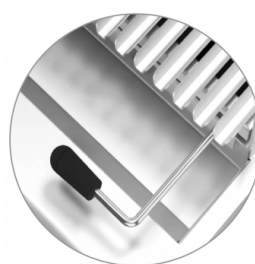

Height adjustment device of the grids on two levels.

CANALINA WITH DRAWING HOLE AND DRAWER AND GRAGES COLLECTION AND RESTABLE RESERMPTIMES.

Internal drawer for the collection of residues.

4 types available grids: meat, fish, mixed with stainless steel and reversible cast iron/fish cast iron version

Lava stone grill GAS M40 - Stainless steel grill - M40 on Cabinet

CODE
CR1657799

MODEL
Q90SGLV/G400

SERIE
QUEEN 9

Smoking that can be installed on the M80 - M120 models for a barbecue taste menu

Larger and wider fat channel

Type of type of cooking also in user gas / lava stone grid, with dedicated accessories

Wetfill accessory for optimal management of multiple types of cooking.

In the gas versions, the regulation of the power is entrusted to a continuous operation modular tap to adapt the heat of the plate according to the type of cooking

Grilled height adjustment for the management of different types of cooking

4 types available grids: meat, fish, mixed with stainless steel and reversible cast iron/fish cast iron version