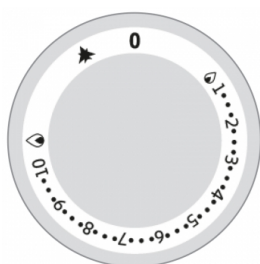

SPECIFICATIONS	DATA
CODE	CR1657799
MODEL	Q90SGLV/G400
COMMERCIAL LINE	QUEEN
SUPPLY	GAS
WIDTH	400 MM
DEPTH	900 MM
HEIGHT	870 MM
GAS TYPE	METANO "H, E" G20 20/25mbar
GAS POWER (G30/30 MBAR)	12,5 KW
GAS POWER (G25/25 MBAR)	12,5 KW

Lava stone grill GAS M40 - Stainless steel grill - M40 on Cabinet

CODE
CR1657799

MODEL
Q90SGLV/G400

SERIE
QUEEN 9

Smoking that can be installed on the M80 - M120 models for a barbecue taste menu

Larger and wider fat channel

Type of type of cooking also in user gas / lava stone grid, with dedicated accessories

Wetfill accessory for optimal management of multiple types of cooking.

In the gas versions, the regulation of the power is entrusted to a continuous operation modular tap to adapt the heat of the plate according to the type of cooking

Grilled height adjustment for the management of different types of cooking

4 types available grids: meat, fish, mixed with stainless steel and reversible cast iron/fish cast iron version