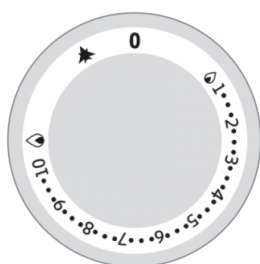

In the gas versions, the regulation of the power is entrusted to a continuous operation modular tap to adapt the heat of the plate according to the type of cooking