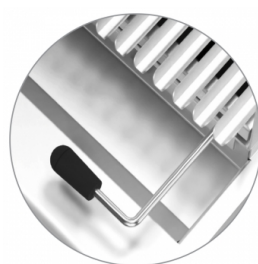

## Super GAS Grill M120 - mixed meat/fish grill - M120 Top Version

CODE  
CR1656899

MODEL  
Q70SG/G122

SERIE  
QUEEN 7

Smoking that can be installed on the M80 - M120 models for a barbecue taste menu

Larger and wider fat channel

Type of type of cooking also in user gas / lava stone grid, with dedicated accessories

Wetfill accessory for optimal management of multiple types of cooking.

In the gas versions, the regulation of the power is entrusted to a continuous operation modular tap to adapt the heat of the plate according to the type of cooking

Grilled height adjustment for the management of different types of cooking

4 types available grids: meat, fish, mixed with stainless steel and reversible cast iron/fish cast iron version