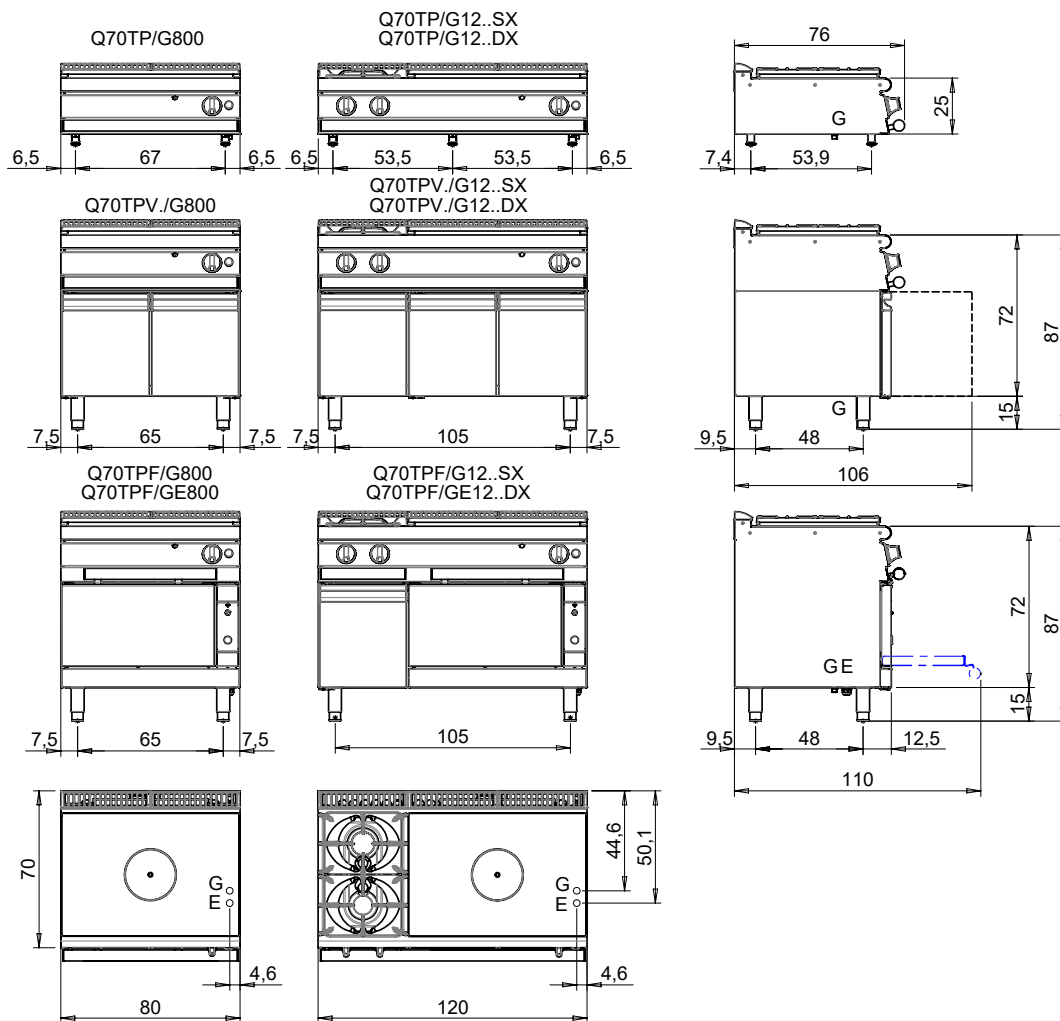

GAS SOLID TOP ON GAS OVEN

CODE
CR1013229

MODEL
Q70TPF/G800

SERIE
QUEEN 7

MISURE IN cm - DIMENSIONS IN cm - ABMESSUNGEN IN cm - MESURES EN cm
MEDIDAS EN cm - MATEN IN cm - DIMENSIONES EN cm

Legenda - Legende - Key - Légende - Leyenda - Legenda - Legenda

E Pressacavo entrata linea elettrica - Stopfbuchse - Electric cable stress relief - Presse étoupe de câble él - Pisacable - Elektrische kabelwartel - Entrada cabo eléctrico	G Arrivo gas - Gasanschluss - Gas connection - Arrivée gaz - Union de gas - Gasaansluiting - Ligação gás EN 10226-1 R 1/2; EN ISO 228-1 G 1/2 (DK)
S Attacco scarico acqua - Wasserablauf - Water outlet - Vidange de l'eau - Desaguadero - Wateraftapaansluiting - Junção descarga água	H20 Arrivo acqua - Wasseranschluss - Water inlet - Arrivée eau - Union de agua - Wateraansluiting - Junção alimentação água
S1 Scarico vasca - Wannenabflussrohr - Pan outlet - Vidange du bac - Descarga cuba - Water toevoer - Descarga da cuba	A1 = Calda - Heiss - Warm - Chaude - Caliente - Warm - Morno A2 = Fredda - Kalt - Cold - Froid - Fria - Koude - Frio
S2 Valvola di depressione - Anti-depression valve - Unterdruck ventil - Soupape de dépression - Válvula de depresión - Onderdrukklep - Válvula de depressão	L Rubinetto di livello - Level tap - Wasserhahn - Robinet de niveau - Grifo de nivel - Niveaakraan - Torneira de nível
S3 Scarico acqua intercapedine - Wasserablauf Zwischenraum - Jacket water drain Evacuation eau double envelope - Descarga de agua intersticios - Afvoer water tussenruimte - Descarga de água na marmitta com Sistema de aquecimento indirecto	
S4 Scarico - Abflussrohr - Drain - Tuyau d'évacuation - Tubo de drenaje - Aftapbuis - Tubulação de dreno