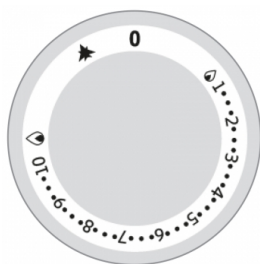

### TECHNICAL DETAILS

Height adjustment device of the grids on two levels.

CANALINA WITH DRAWING HOLE AND DRAWER AND GRAGES COLLECTION AND RESTABLE RESERMPTIMES.

Internal drawer for the collection of residues.

**Lava stone grill GAS M120 - Stainless steel grill - M120 Top Version**

CODE  
CR1657099

MODEL  
Q70SGL/G120

SERIE  
QUEEN 7

Smoking that can be installed on the M80 - M120 models for a barbecue taste menu

Larger and wider fat channel

Type of type of cooking also in user gas / lava stone grid, with dedicated accessories

Wetfill accessory for optimal management of multiple types of cooking.

In the gas versions, the regulation of the power is entrusted to a continuous operation modular tap to adapt the heat of the plate according to the type of cooking

Grilled height adjustment for the management of different types of cooking

4 types available grids: meat, fish, mixed with stainless steel and reversible cast iron/fish cast iron version