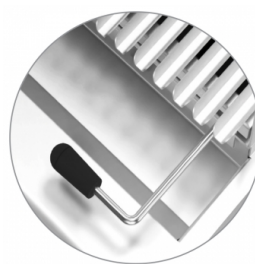

Larger and wider fat channel

Type of type of cooking also in user gas / lava stone grid, with dedicated accessories

Wetfill accessory for optimal management of multiple types of cooking.

In the gas versions, the regulation of the power is entrusted to a continuous operation modular tap to adapt the heat of the plate according to the type of cooking

Grilled height adjustment for the management of different types of cooking

4 types available grids: meat, fish, mixed with stainless steel and reversible cast iron/fish cast iron version