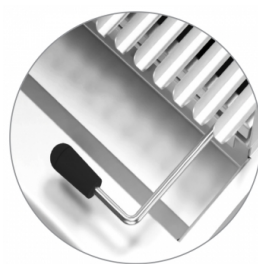

Height adjustment device of the grids on two levels.

CANALINA WITH DRAWING HOLE AND DRAWER AND GRAGES COLLECTION AND RESTABLE RESERMPTIMES.

Internal drawer for the collection of residues.

4 types available grids: meat, fish, mixed with stainless steel and reversible cast iron/fish cast iron version

Lava stone grill GAS M120 - Stainless steel grill - M120 on Cabinet

CODE
CR1657209

MODEL
Q70SGLV/G120

SERIE
QUEEN 7

Smoking that can be installed on the M80 - M120 models for a barbecue taste menu

Larger and wider fat channel

Type of type of cooking also in user gas / lava stone grid, with dedicated accessories

Wetfill accessory for optimal management of multiple types of cooking.

In the gas versions, the regulation of the power is entrusted to a continuous operation modular tap to adapt the heat of the plate according to the type of cooking

Grilled height adjustment for the management of different types of cooking

4 types available grids: meat, fish, mixed with stainless steel and reversible cast iron/fish cast iron version